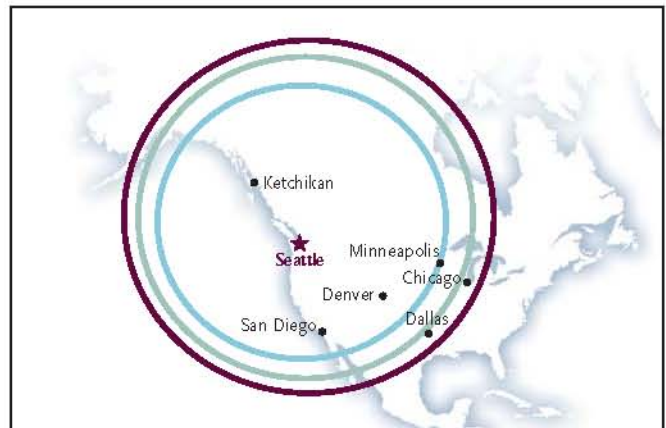

Maximum range for Cessna Citation V Ultra

Atlanta

Boston

Chicago

Dallas

Los Angeles

Miami

The range is based on the aircraft flying at high speed cruise under standard atmospheric and wind conditions* with standard JetThere fuel reserves. Ranges vary based on actual conditions, speed and payload (number of passengers and baggage).

*ISA conditions, 85% annual winds

- with 2 passengers
- with 4 passengers
- with 7 passengers (full capacity)

Maximum range for Cessna Citation V Ultra

Nashville

New York

Phoenix

St. Louis

San Francisco

Seattle

The range is based on the aircraft flying at high speed cruise under standard atmospheric and wind conditions* with standard JetThere fuel reserves. Ranges vary based on actual conditions, speed and payload (number of passengers and baggage).