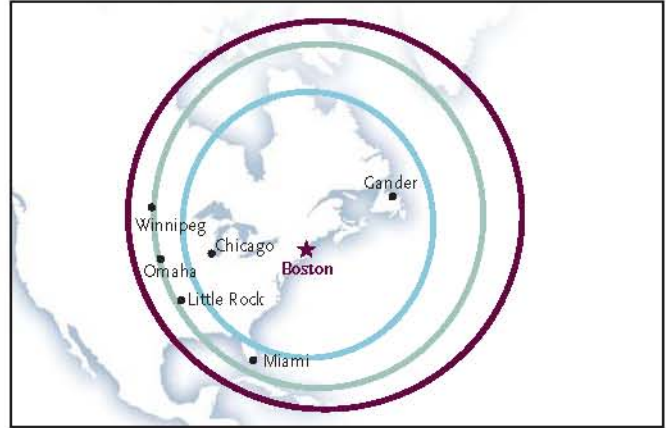

Maximum range for Cessna Citation V Ultra

Atlanta

Boston

Chicago

Dallas

Los Angeles

Miami

The range is based on the aircraft flying at high speed cruise under standard atmospheric and wind conditions* with standard JetThere fuel reserves. Ranges vary based on actual conditions, speed and payload (number of passengers and baggage).

*ISA conditions, 85% annual winds

- with 2 passengers
- with 4 passengers
- with 7 passengers (full capacity)

Maximum range for Cessna Citation V Ultra

Nashville

New York

Phoenix

St. Louis

San Francisco

Seattle

The range is based on the aircraft flying at high speed cruise under standard atmospheric and wind conditions* with standard JetThere fuel reserves. Ranges vary based on actual conditions, speed and payload (number of passengers and baggage).